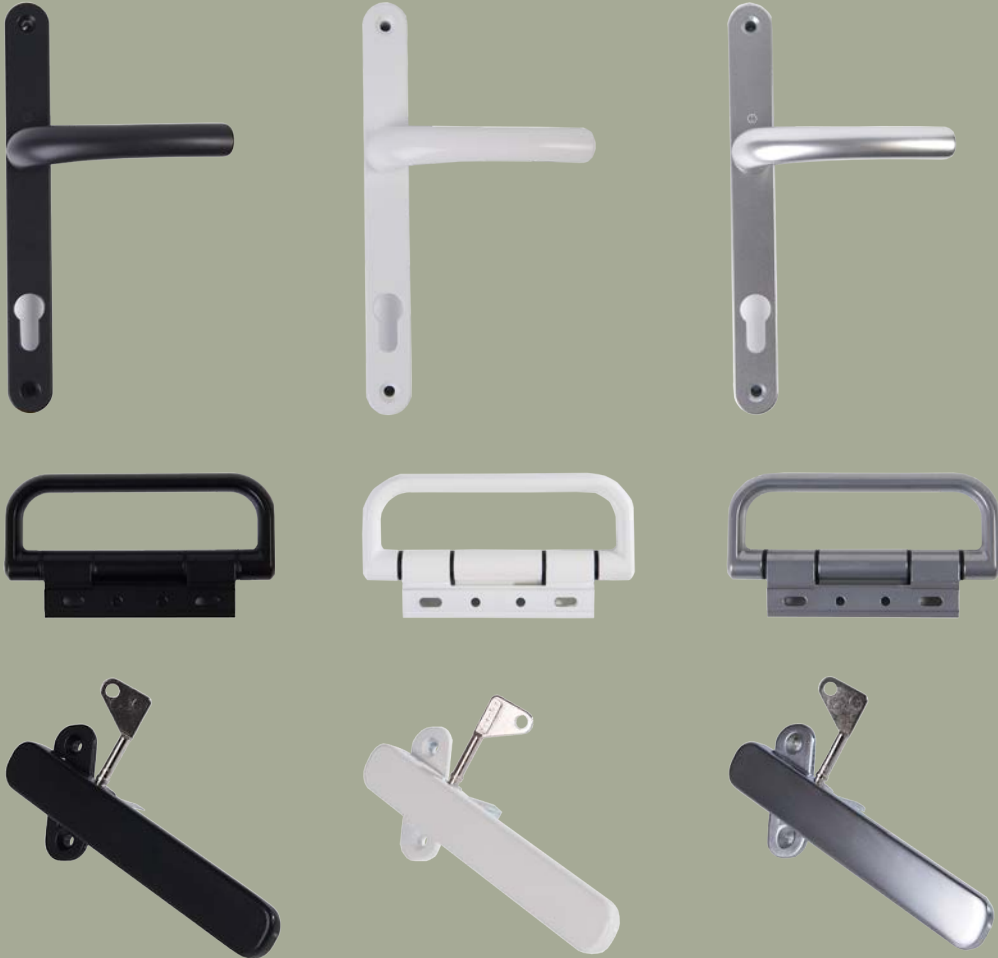

Flexibility By Design

Styled to complement your home perfectly

Our sliding folding doors are individually designed and manufactured to suit your exact specifications and to further enhance the appearance of your property.

An extensive range of colours, with the option of single or dual colour, means you can match the interior and exterior colours to your surroundings. A range of bead option and handle styles ensure that our dual colour doors look stunning whilst also offering the highest levels of functionality.

Every product is uniquely designed and fabricated by our highly skilled engineers, ensuring measurements are exact, guaranteeing a superior and flawless finished effect. Glazing size, panel design and hardware features are all specially chosen with the completed space in mind.

With slim line handles the doors can be stacked on either side once opened, ensuring they occupy the least amount of usable space as possible. And as the enclosed diagrams show, our doors can be developed and installed in a range of configurations with open-in or open-out options, helping you to make the best use of any space.