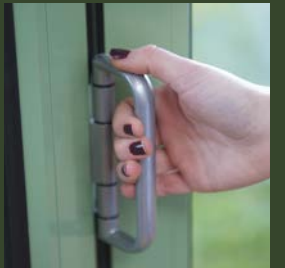

easy open space